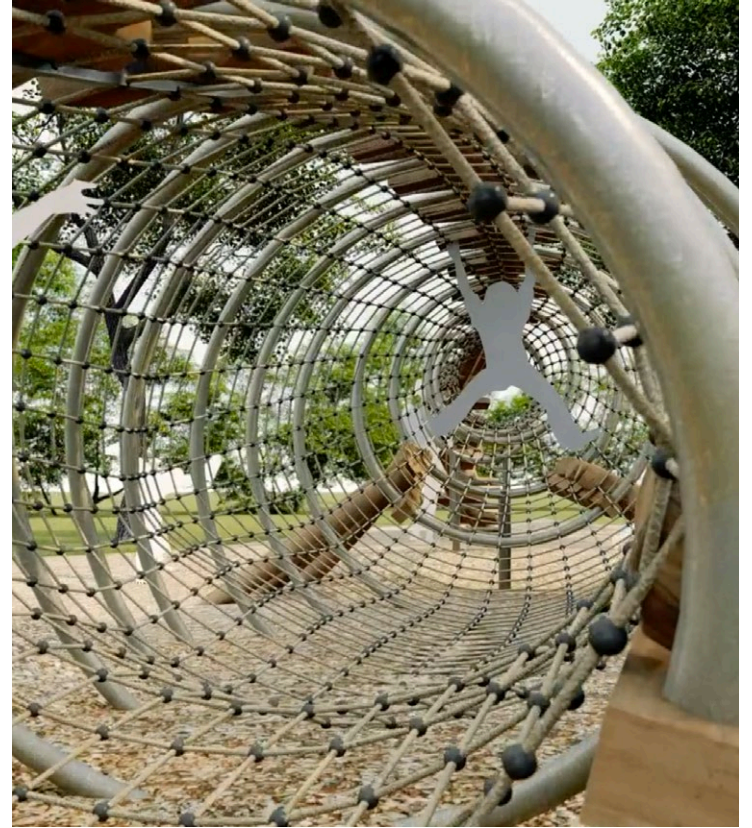

# Mosasaurus playground Maastricht

West 8 & Richter Spielgeräte - 2018

BODY

	<b>Yellow</b> Code: 46 2000 RAL: 1012		<b>Pearl</b> Code: 46 2900 RAL: 1013
	<b>Beige</b> Code: 46 2100 RAL: 1001		<b>Slate Grey</b> Code: 46 3100 RAL: 7015
	<b>Eggshell</b> Code: 46 2400 RAL: 1015		<b>Purple</b> Code: 46 3400 RAL: 4005

**Flexible rubber teeth**  
Recycled rubber in off-white, beige or yellow. EPDM?

## Sclerotic Rings

the Mosasaurus eye bone

Sclerotic rings are rings of bone found in the eyes of several groups of vertebrate animals, except for mammals and crocodylians. They are believed to have a role in supporting the eye, especially in animals whose eyes are not spherical, or which live underwater.