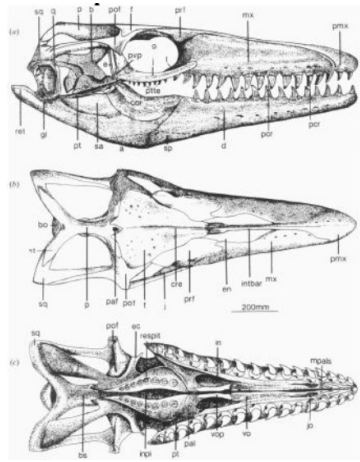

# Mosasaurus playground Maastricht

West 8 & Richter Spielgeräte - 2018

BODY

	<b>Yellow</b> Code: 46 2000 RAL: 1012		<b>Pearl</b> Code: 46 2900 RAL: 1013
	<b>Beige</b> Code: 46 2100 RAL: 1001		<b>Slate Grey</b> Code: 46 3100 RAL: 7015
	<b>Eggshell</b> Code: 46 2400 RAL: 1015		<b>Purple</b> Code: 46 3400 RAL: 4005

**Flexible rubber teeth**  
Recycled rubber in off-white, beige or yellow. EPDM?

## Sclerotic Rings

the Mosasaurus eye bone

Sclerotic rings are rings of bone found in the eyes of several groups of vertebrate animals, except for mammals and crocodylians. They are believed to have a role in supporting the eye, especially in animals whose eyes are not spherical, or which live underwater.