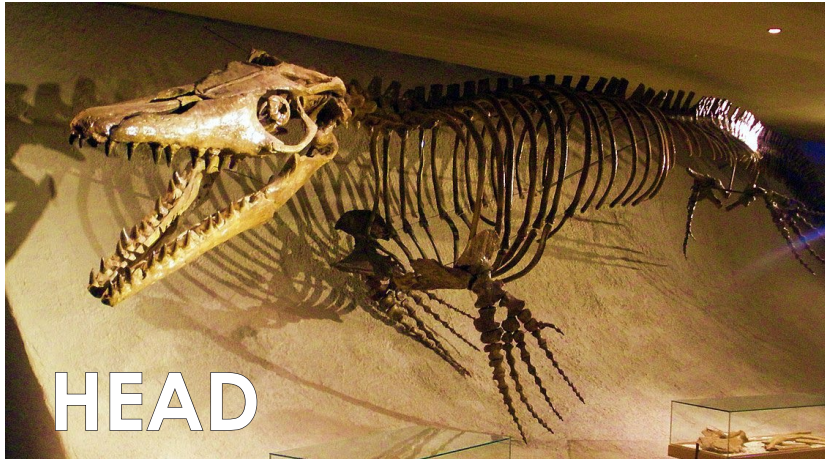

# Mosasaurus playground Maastricht

West 8 & Richter Spielgeräte - 2018

BODY

	<b>Yellow</b> Code: 46 2000 RAL: 1012		<b>Pearl</b> Code: 46 2900 RAL: 1013
	<b>Beige</b> Code: 46 2100 RAL: 1001		<b>Slate Grey</b> Code: 46 3100 RAL: 7015
	<b>Eggshell</b> Code: 46 2400 RAL: 1015		<b>Purple</b> Code: 46 3400 RAL: 4005

**Flexible rubber teeth**  
Recycled rubber in off-white, beige or yellow. EPDM?

## Sclerotic Rings

the Mosasaurus eye bone

Sclerotic rings are rings of bone found in the eyes of several groups of vertebrate animals, except for mammals and crocodylians. They are believed to have a role in supporting the eye, especially in animals whose eyes are not spherical, or which live underwater.