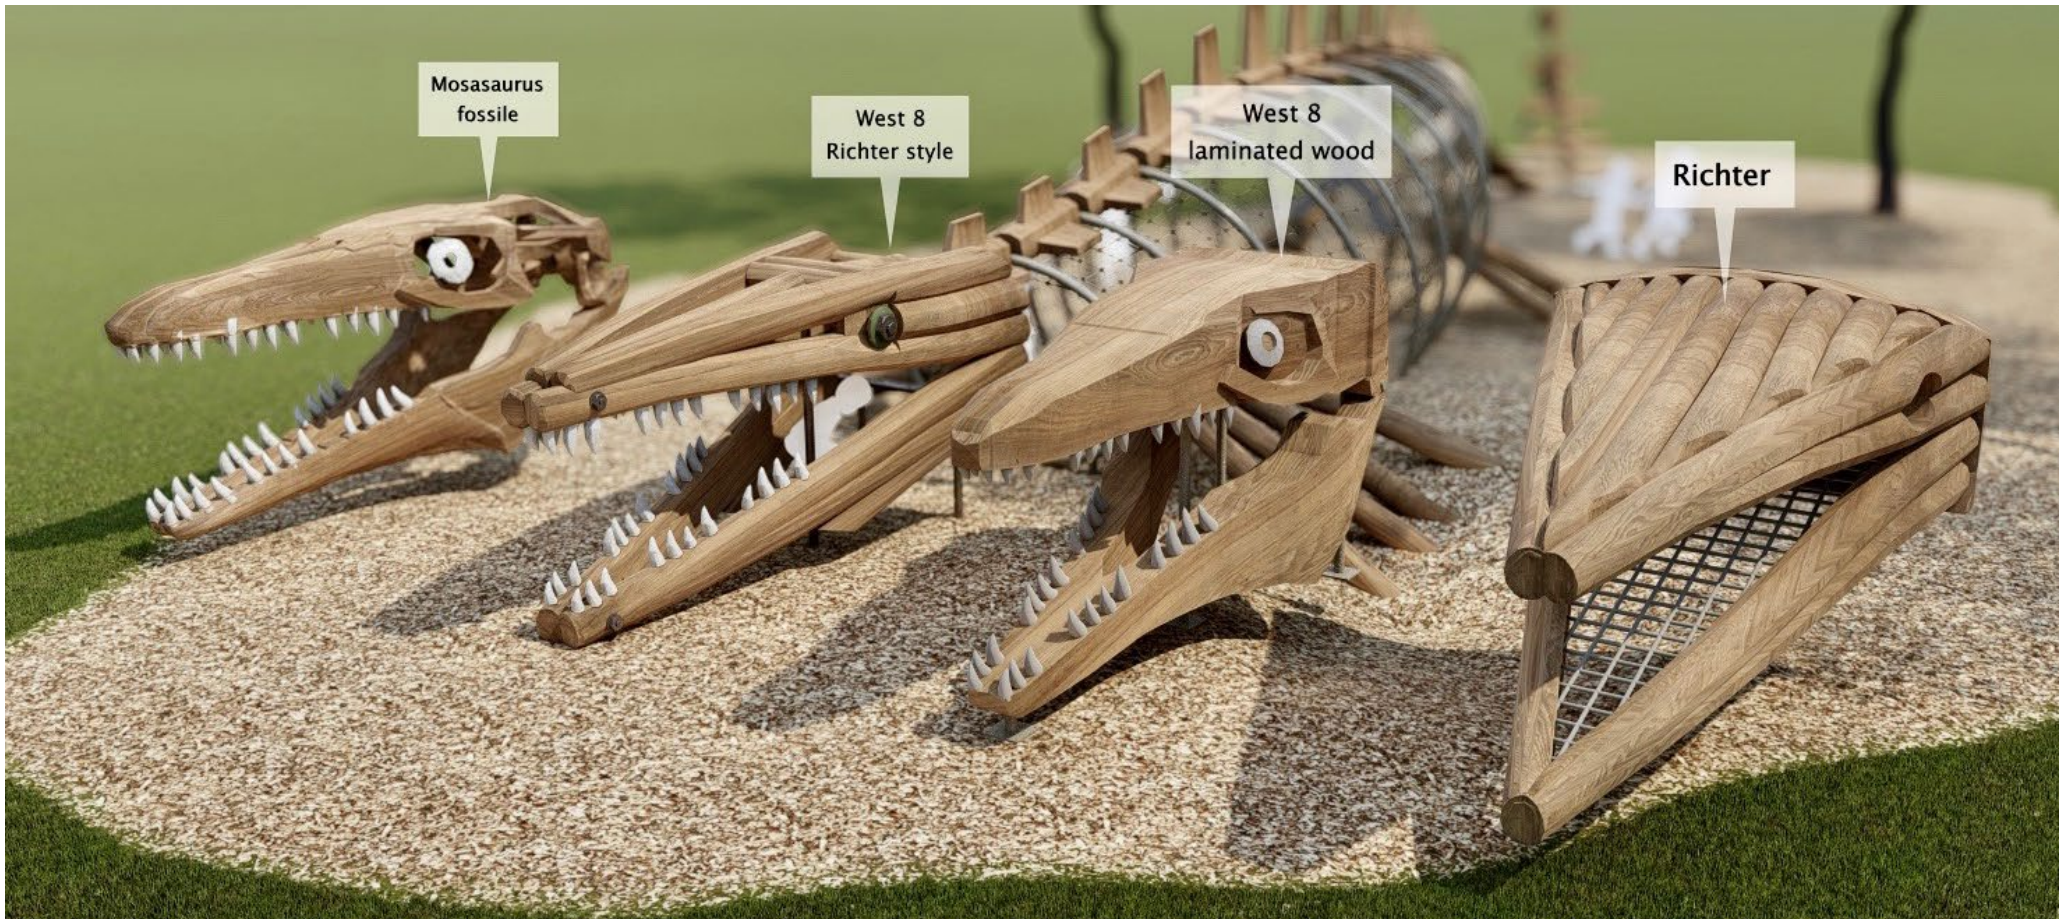

# Mosasaurus playground Maastricht

West 8 & Richter Spielgeräte - 2018

BODY

	<b>Yellow</b> Code: 46 2000 RAL: 1012		<b>Pearl</b> Code: 46 2900 RAL: 1013
	<b>Beige</b> Code: 46 2100 RAL: 1001		<b>Slate Grey</b> Code: 46 3100 RAL: 7015
	<b>Eggshell</b> Code: 46 2400 RAL: 1015		<b>Purple</b> Code: 46 3400 RAL: 4005

**Flexible rubber teeth**  
Recycled rubber in off-white, beige or yellow. EPDM?

## Sclerotic Rings

the Mosasaurus eye bone

Sclerotic rings are rings of bone found in the eyes of several groups of vertebrate animals, except for mammals and crocodylians. They are believed to have a role in supporting the eye, especially in animals whose eyes are not spherical, or which live underwater.